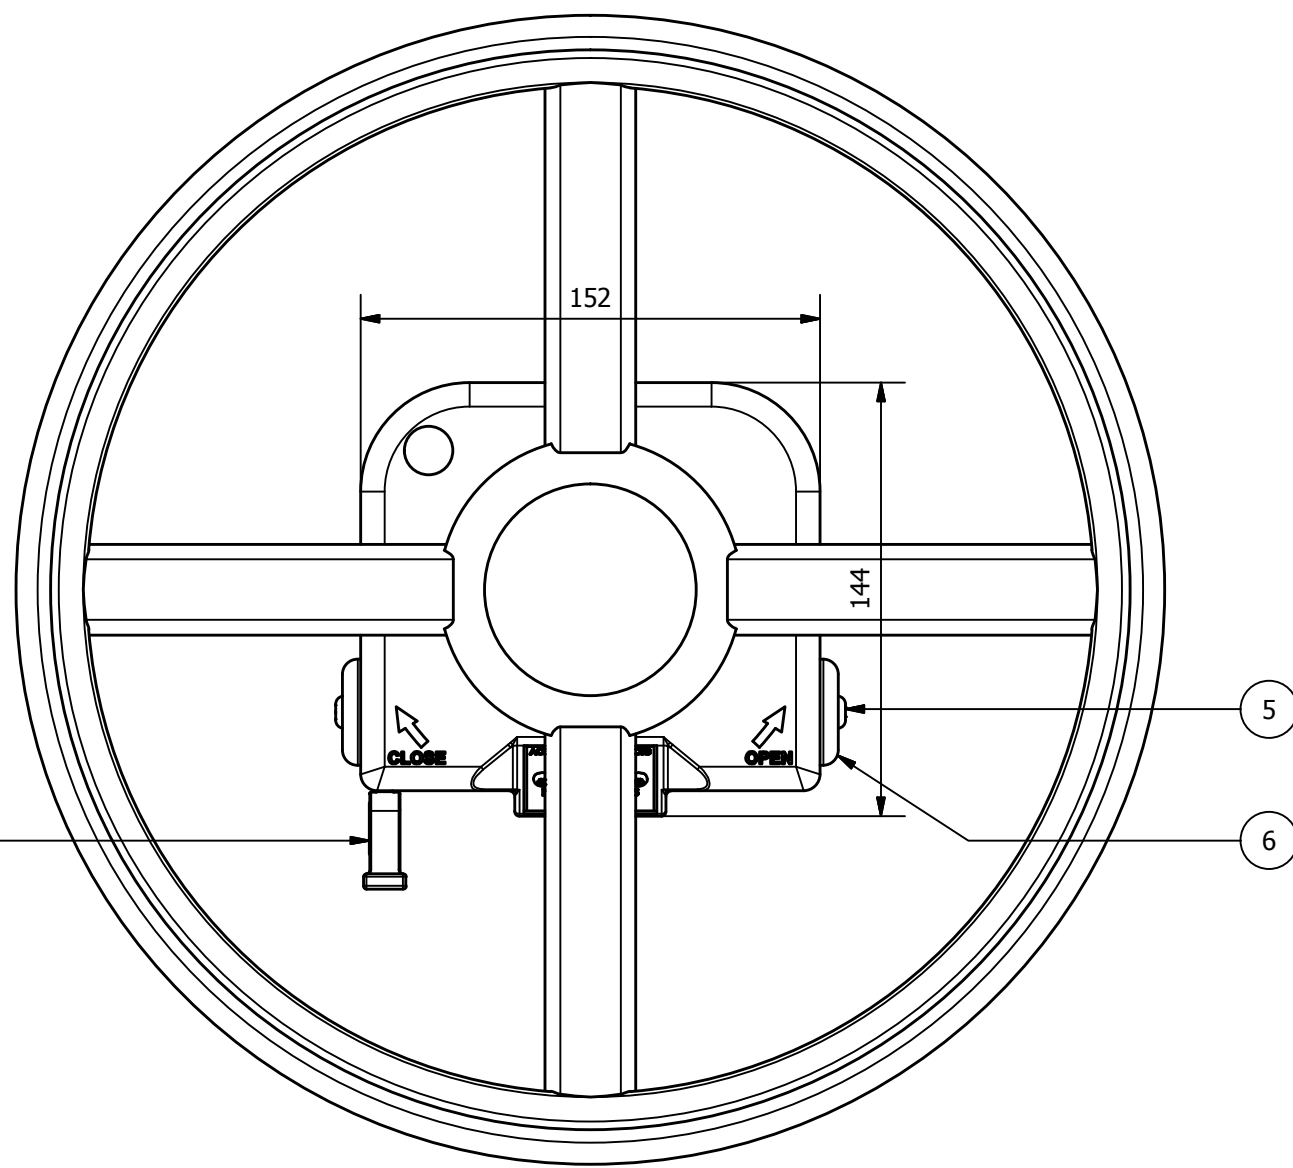

# Properties

Mass 11 Kg

Approximate size of original handwheel

Dimension is applicable for Netherlocks handwheels, and varies with the handwheel diameter

ITEM	QTY	DESCRIPTION
7	1	KEY
6	2	ADJUSTMENT COVER
5	8	TAMPER PROOF SCREW M6
4	1	HANDWHEEL
3	1	BOTTOM PLATE LARGE
2	1	LOCKBODY LARGE
1	1	TUBE MRL-L

PARTS LIST

Drawn: AKE	Date: 19-6-2013	Checked:
Outline dimensions MRL-L Multi Rotation Lock - Large type		
Drawing: MRL-L_GA	Units: mm	
		<b>A3</b>

R17