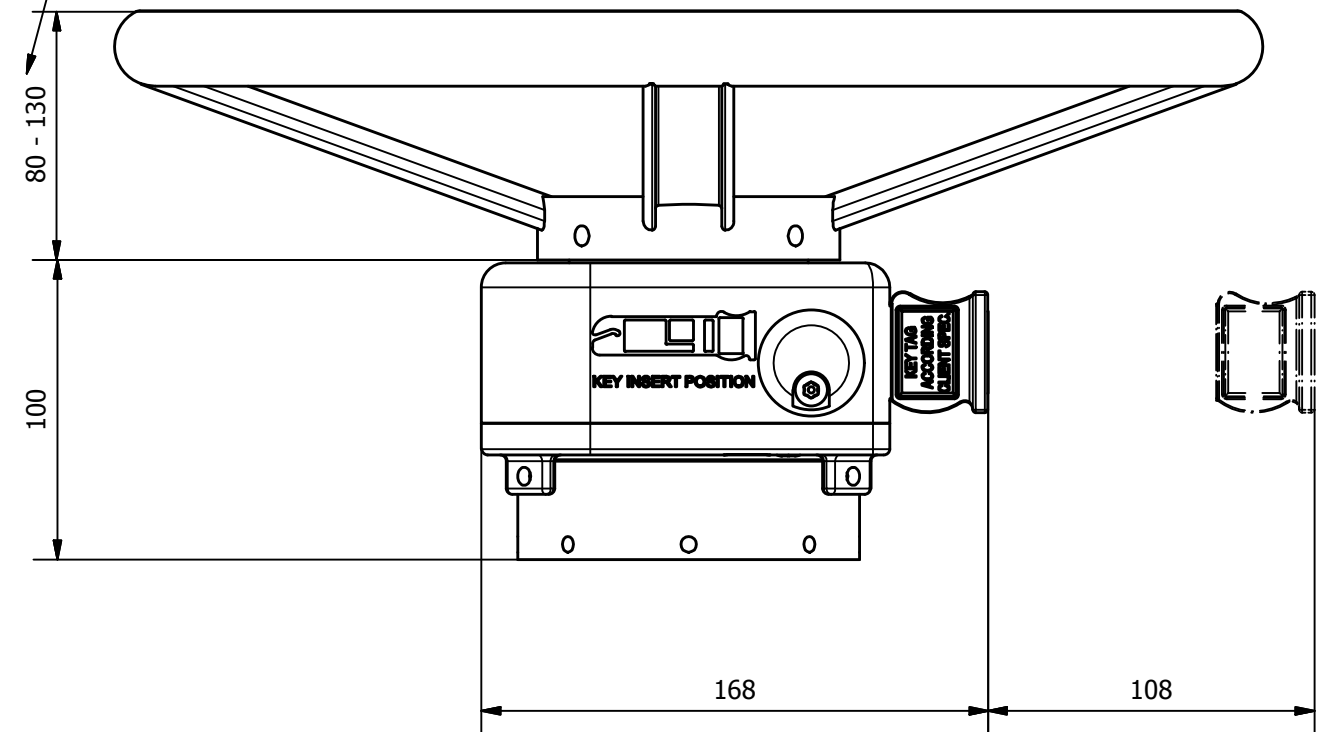

# Properties

Mass 11 Kg

Approximate size of original handwheel

Dimension is applicable for Netherlocks handwheels, and varies with the handwheel diameter

ITEM	QTY	DESCRIPTION
7	1	KEY
6	2	ADJUSTMENT COVER
5	8	TAMPER PROOF SCREW M6
4	1	HANDWHEEL
3	1	BOTTOM PLATE LARGE
2	1	LOCKBODY LARGE
1	1	TUBE MRL-L

PARTS LIST

Drawn: AKE	Date: 19-6-2013	Checked:
Outline dimensions MRL-L Multi Rotation Lock - Large type		
Drawing: MRL-L_GA	Units: mm	
		<b>A3</b>

R17