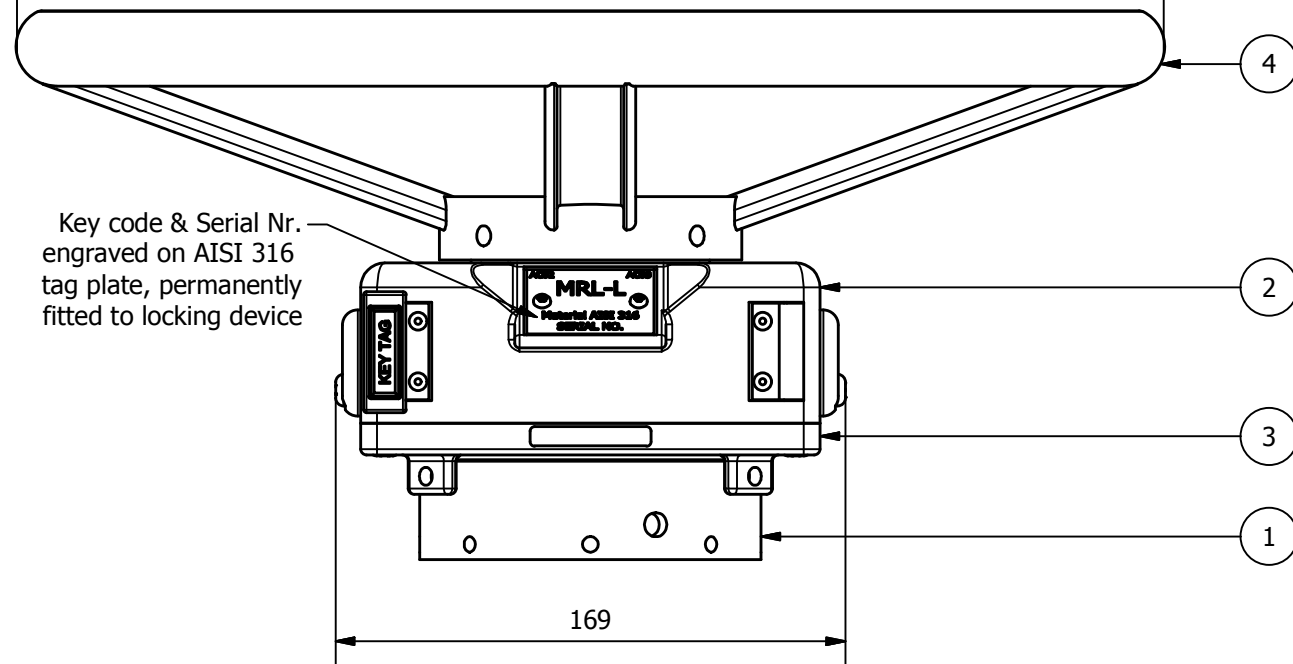

# Properties

Mass 11 Kg

Approximate size of original handwheel

Dimension is applicable for Netherlocks handwheels, and varies with the handwheel diameter

ITEM	QTY	DESCRIPTION
7	1	KEY
6	2	ADJUSTMENT COVER
5	8	TAMPER PROOF SCREW M6
4	1	HANDWHEEL
3	1	BOTTOM PLATE LARGE
2	1	LOCKBODY LARGE
1	1	TUBE MRL-L

PARTS LIST

Drawn: AKE	Date: 19-6-2013	Checked:
Outline dimensions MRL-L Multi Rotation Lock - Large type		
Drawing: MRL-L_GA	Units: mm	
		<b>A3</b>

R17